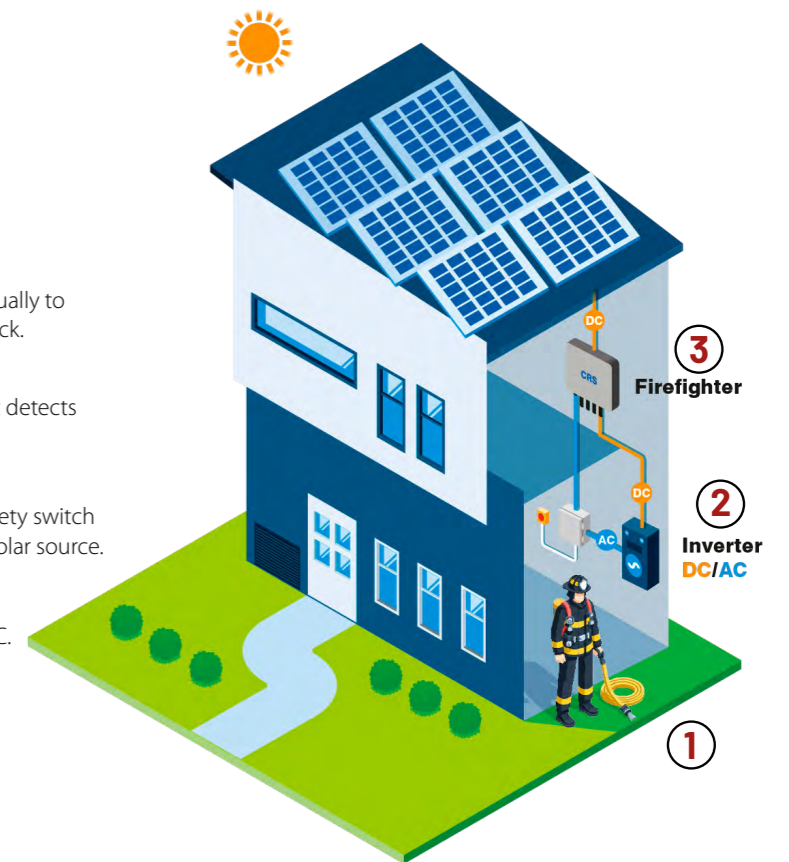

► TECHNICAL DATA

According to EN60947-3, AS/NZS 60947-3

Standard		
String voltage	Vdc	300...1500
String current	A	30-50-55
Working voltage	Vac	100 - 270
Rated voltage	Vac	230
Rated current	mA	30
Starting (loading) current	mA (AVG)	100
Action current (max)	mA	300
Operating temperature	°C	-20°C ... +50°C
Maximum temperature before automatic shutdown	°C	+70°C
Storage temperature	°C	-40°C ... +85°C
Protection rating		IP66
Overvoltage protection category		II
Mechanical life without load	cycles	10000
Number on-load operations (PV1)	cycles	1500

According to IEC60947-3 (ed.3.2):2015, UL508i.
Utilization category DC-PV1

800V	1000V	1500V	Poles	Strings	Code
55A	50A	30A	2	1	CRS005002P0
55A	50A	30A	4	2	CRS005004P0
55A	50A	30A	6	3	CRS005006P0
55A	50A	30A	8	4	CRS005008P0
55A	50A	30A	10	5	CRS005010P0

1. 1 The fireman switches off the AC current manually to extinguish the fire without risk of electric shock.
2. 2 The inverter will interrupt AC current, when it detects electric circuit loss.
3. 3 When the AC power is lost, the Firefighter Safety switch automatically isolates the DC current of the solar source.

Automatic disconnection due to temperature >70° C.