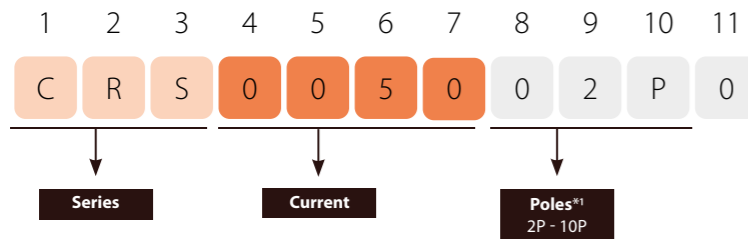

telergon
gorlan

Firefighter Safety Switch

Rapid shutdown switch for solar installations

The perfect solution to protect residential, industrial or commercial photovoltaic systems

► CODE

CRS/1
Strings: 1 or 2

CRS/2
Strings: 3, 4 or 5

- Suitable up to 5 strings / circuits
- Maximum circuit current 55A
- Maximum circuit voltage 1500vdc
- Protection degree IP66
- *1 **Poles:** 2P (02P), 4P (04P), 6P (06P), 8P (08P), 10P (10P)
- Isolation switch is TUV, CE, CB, SAA certificated
- Waterproof vent valve to avoid condensation inside the enclosure
- Built in temperature sensor that allows automatic shut down of the system when reaching 70°C inside the enclosure