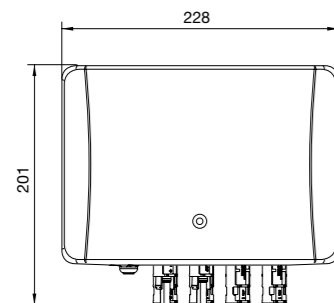

CRS/2
Strings: 3, 4 or 5

- Suitable up to 5 strings / circuits
- Maximum circuit current 55A
- Maximum circuit voltage 1500vdc
- Protection degree IP66
- *1 **Poles:** 2P (02P), 4P (04P), 6P (06P), 8P (08P), 10P (10P)
- Isolation switch is TUV, CE, CB, SAA certificated
- Waterproof vent valve to avoid condensation inside the enclosure
- Built in temperature sensor that allows automatic shut down of the system when reaching 70°C inside the enclosure

► DIMENSIONS

► TECHNICAL DATA

According to EN60947-3, AS/NZS 60947-3

Standard		
String voltage	Vdc	300...1500
String current	A	30-50-55
Working voltage	Vac	100 - 270
Rated voltage	Vac	230
Rated current	mA	30
Starting (loading) current	mA (AVG)	100
Action current (max)	mA	300
Operating temperature	°C	-20°C ... +50°C
Maximum temperature before automatic shutdown	°C	+70°C
Storage temperature	°C	-40°C ... +85°C
Protection rating		IP66
Overvoltage protection category		II
Mechanical life without load	cycles	10000
Number on-load operations (PV1)	cycles	1500